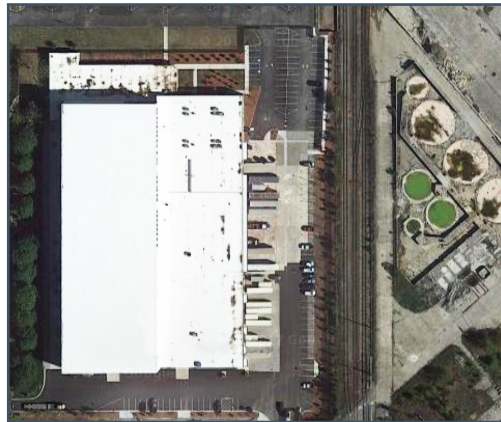

THIRD RAIL STUDIOS

5801 Peachtree Rd, Atlanta GA 30341

Third Rail Studios has the only purpose-built sound stages adjacent to MARTA, making transportation faster and more efficient. It's situated on a 30 acre lot with over 130,000 sf of building space.

- Three 20,000 sf stages with removable walls for up to 60,000 sf
- High rate transfer VFX suites, hard wired accounting suites, and up to 30 gigabit, fiber optic equipped production offices
- 38,000 sf of mill/flex space - dock level access letdown areas and storage rooms
- Building drive through lane designed for production vehicle access to mill/flex space and sound stages