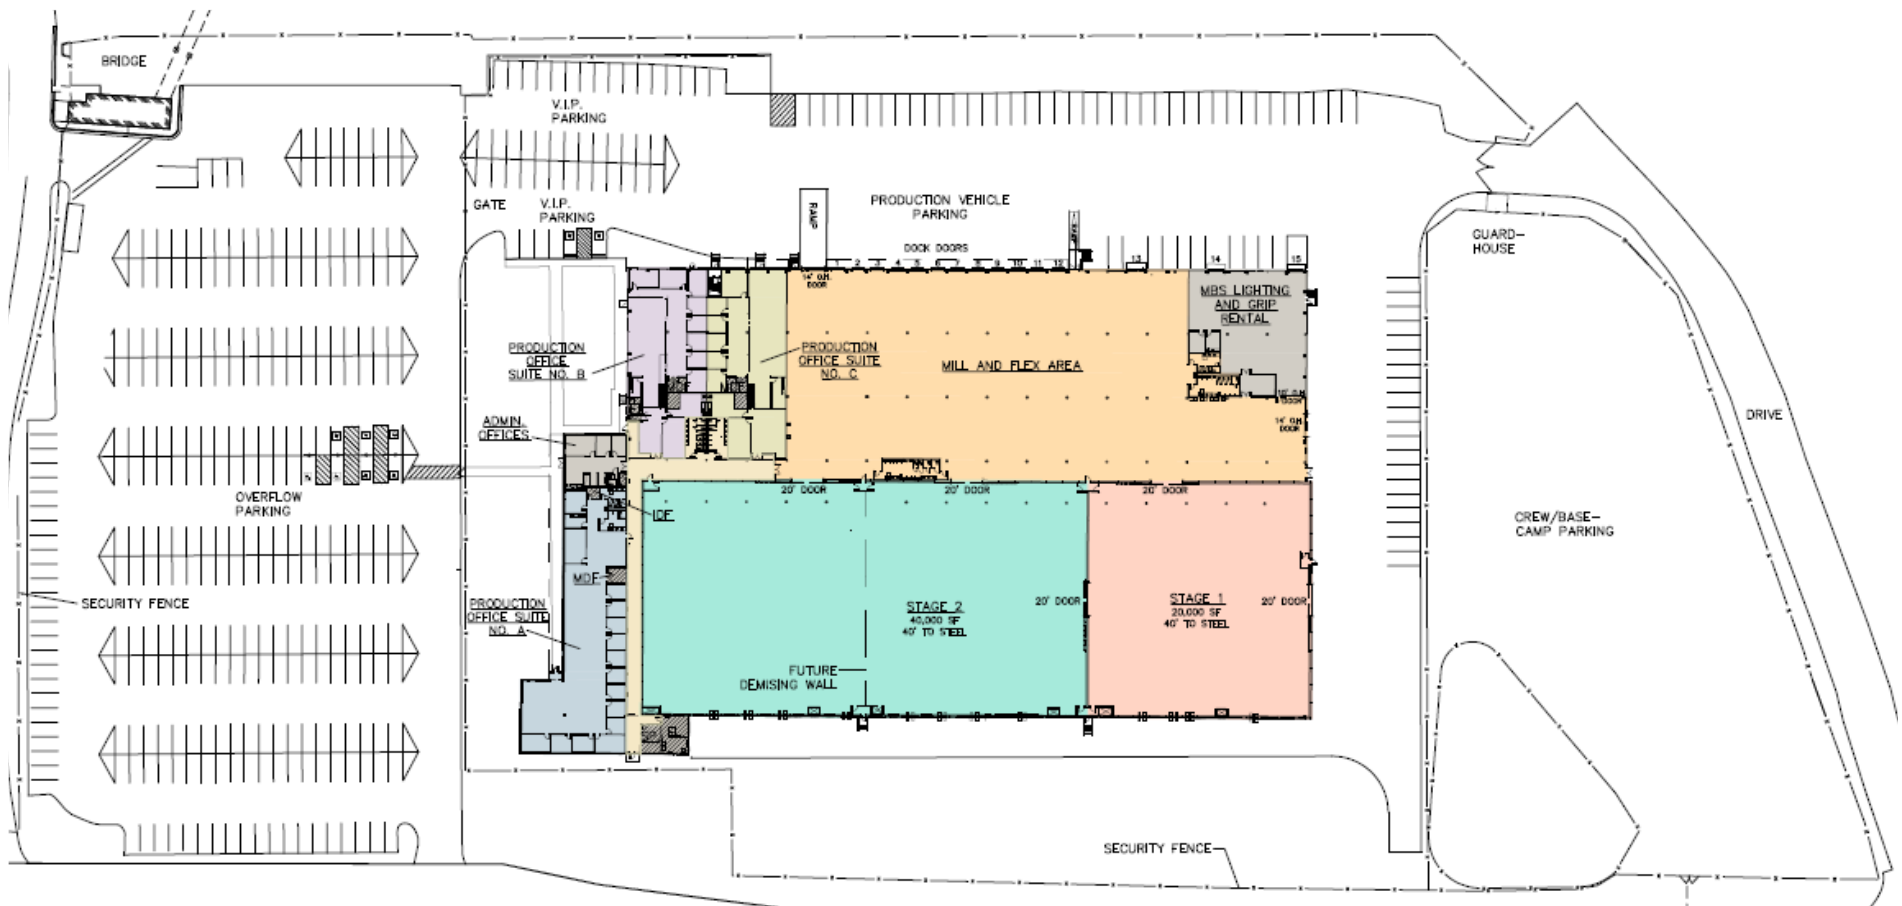

THIRD RAIL STUDIOS

5801 Peachtree Rd, Atlanta GA 30341

MBSEquipmentCo.com | 1-844-4MBSECO

While the information contained herein is believed to be accurate, it is not guaranteed.