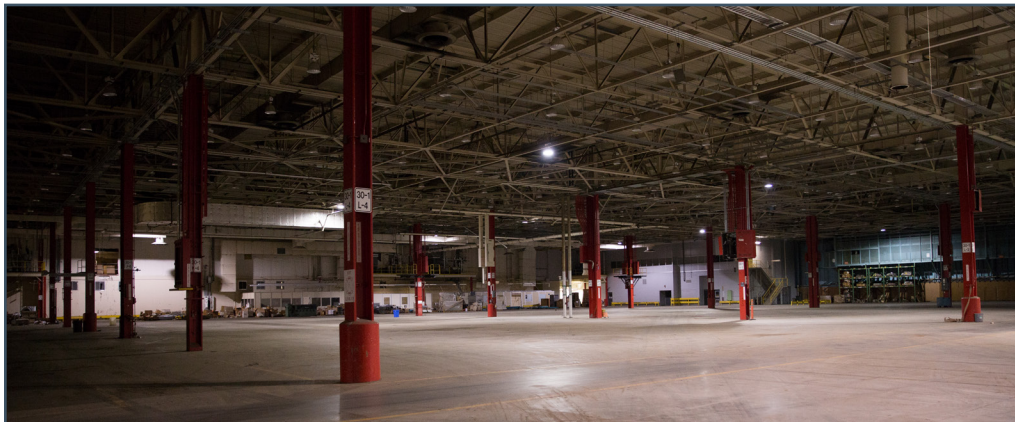

# OFS

6205 Crescent Drive Northwest, Norcross, GA 30071

Located in Norcross, Georgia, OFS is an existing warehouse solution that has many options to fit your needs. Home to many of today's blockbusters, OFS provides over 500,000 sf of production space, as well as, a huge 30 acre blacklot.

- Building 50 has 32-40 ft clearance
- Direct access to a 30 acre backlot
- 105,000 sf of production space
- 700 parking spaces
- Ample power
- Additional 443,000 sf of added space in building 30

[MBSEquipmentCo.com](http://MBSEquipmentCo.com) | 1-844-4MBSECO